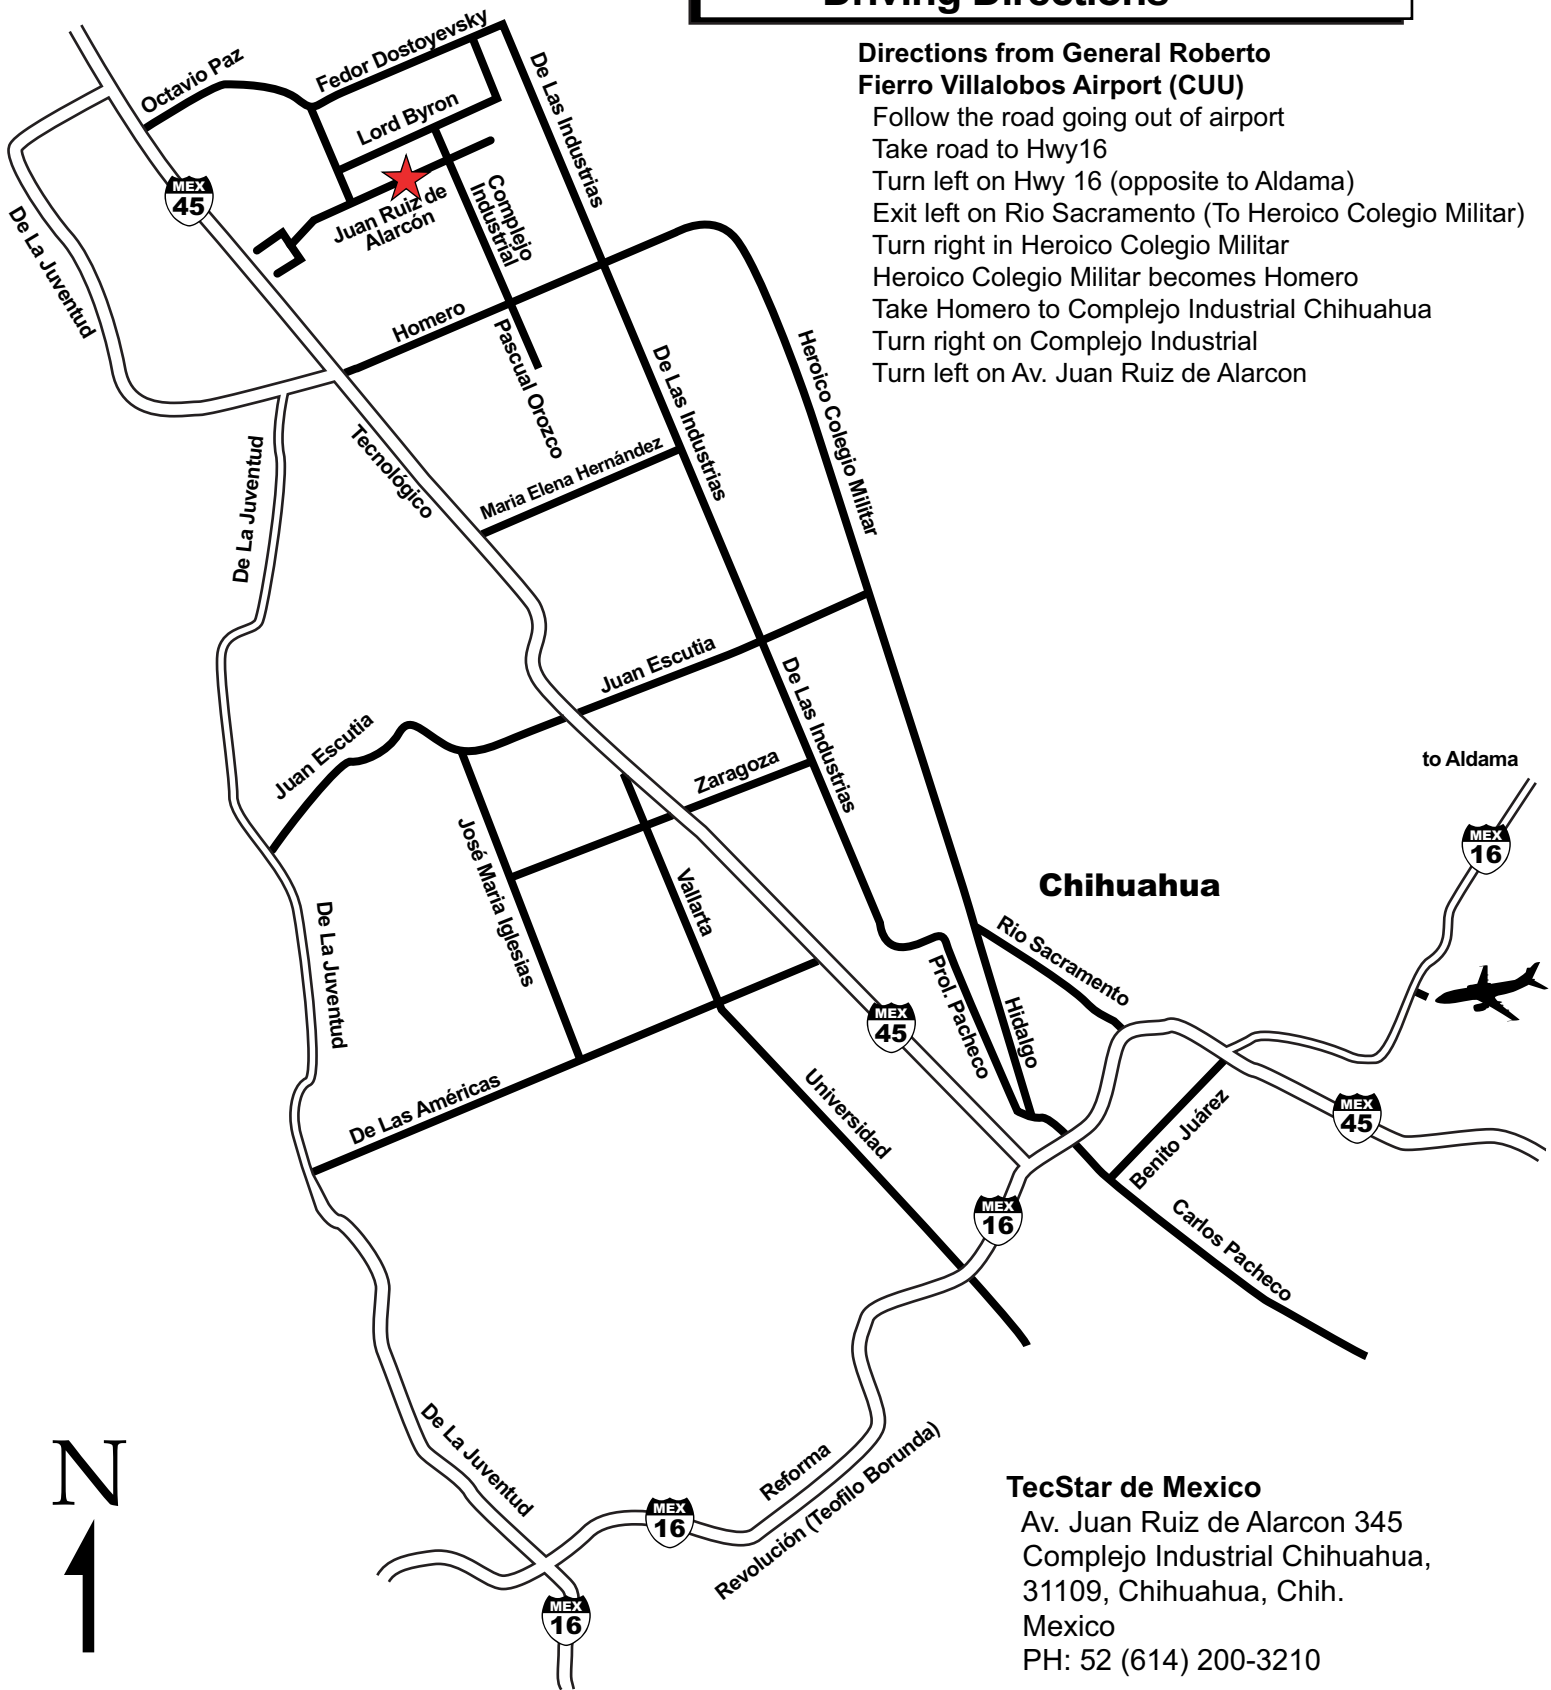

## Driving Directions

**Directions from General Roberto Fierro Villalobos Airport (CUU)**  
 Follow the road going out of airport  
 Take road to Hwy16  
 Turn left on Hwy 16 (opposite to Aldama)  
 Exit left on Rio Sacramento (To Heroico Colegio Militar)  
 Turn right in Heroico Colegio Militar  
 Heroico Colegio Militar becomes Homero  
 Take Homero to Complejo Industrial Chihuahua  
 Turn right on Complejo Industrial  
 Turn left on Av. Juan Ruiz de Alarcon